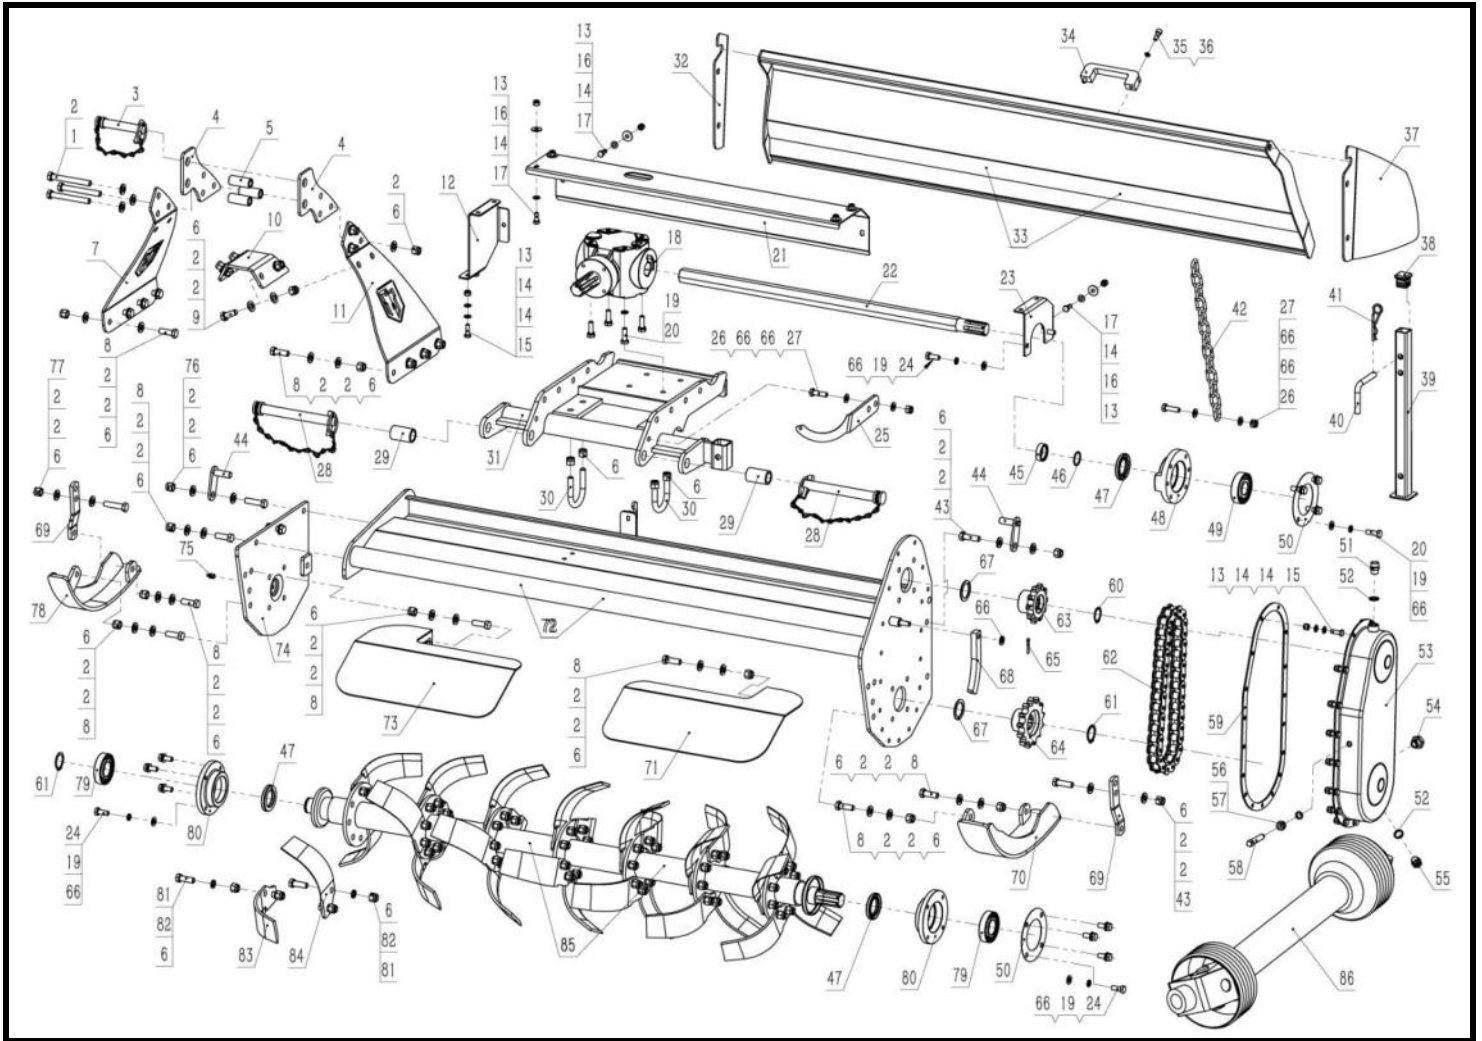

ASSEMBLY DRAWING LIST

RS PROFI series				
Ser.No	Code	Name & Specification	Quantity	Remarks
1	B000202	Bolt M12×100	3	RS
2	W000015	Washer M12	58	KDL, KDLP, KDS, KM, KMHP, KDX, KDXP, KS, RS, KSP
3	000001	Upper linkage pin	1	KDS, KM, KMHP, KS, RS, KSP
4	900004	Upper linkage (small)	2	RS
5	900005	Three-point sleeve	3	RS
6	N000031	Lock nut M12	33	KDL, KDLP, KDS, KM, KMHP, KDX, KDXP, KS, RS, KSP
7	900008	Linkage plate (Right)	1	RS
8	B000085	Bolt M12×35	18	KDL, KDLP, KDS, KM, KMHP, KDX, KDXP, KS, RS, KSP
9	B000084	Bolt M12×30	4	KDL, KDLP, KDS, KM, KMHP, KDX, KDXP, RS
10	900011	Hanging connection plate	1	RS
11	900012	Linkage plate (Left)	1	RS
12	900013	Drive shaft cover plate	1	RS
13	N000039	Lock nut M8	25	KDL, KDLP, KDS, KM, KMHP, KS, RS

RS PROFI series

Ser.No	Code	Name & Specification	Quantity	Remarks
72	900093	Main body for 85	1	RS
	900094	Main body for 95	1	RS
	900095	Main body for 105	1	RS
	900097	Main body for 125	1	RS
	900098	Main body for 135	1	RS
73	900099	Front shield (Right) for 85	1	RS
	900100	Front shield (Right) for 95	1	RS
	900101	Front shield (Right) for 105	1	RS
	900102	Front shield (Right) for 115	1	RS
	900103	Front shield (Right) for 125	1	RS
	900104	Front shield (Right) for 135	1	RS
74	900105	Main body side plate	1	RS
75	600078	Grease Nipples M10	1	KDL, KDLP, KDX, KDXP, KMHP, RS
76	B000088	Bolt M12×45	1	KDLP, RS
77	B000152	Bolt M12×50	1	RS, KSP
78	900109	Adjust plate (Right)	1	RS
79	900110	Bearing 6207-RZ	2	RS
80	900111	Main roller bearing block	2	RS
81	B000185	Bolt M12×35 (12.9)	N	RS
82	W000002	Spring washer M12	N	KDL, KDLP, KDS, KM, KMHP, KDX, KDXP, RS
83	900114	Blade (Left)	n	RS
84	900115	Blade (Right)	n	RS
85	900116	Main roller for 85	1	RS
	900117	Main roller for 95	1	RS
	900118	Main roller for 105	1	RS
	900119	Main roller for 115	1	RS
	900120	Main roller for 125	1	RS
	900121	Main roller for 135	1	RS
86	900122	PTO Shaft 04B1400 with shear bolt	1	RS